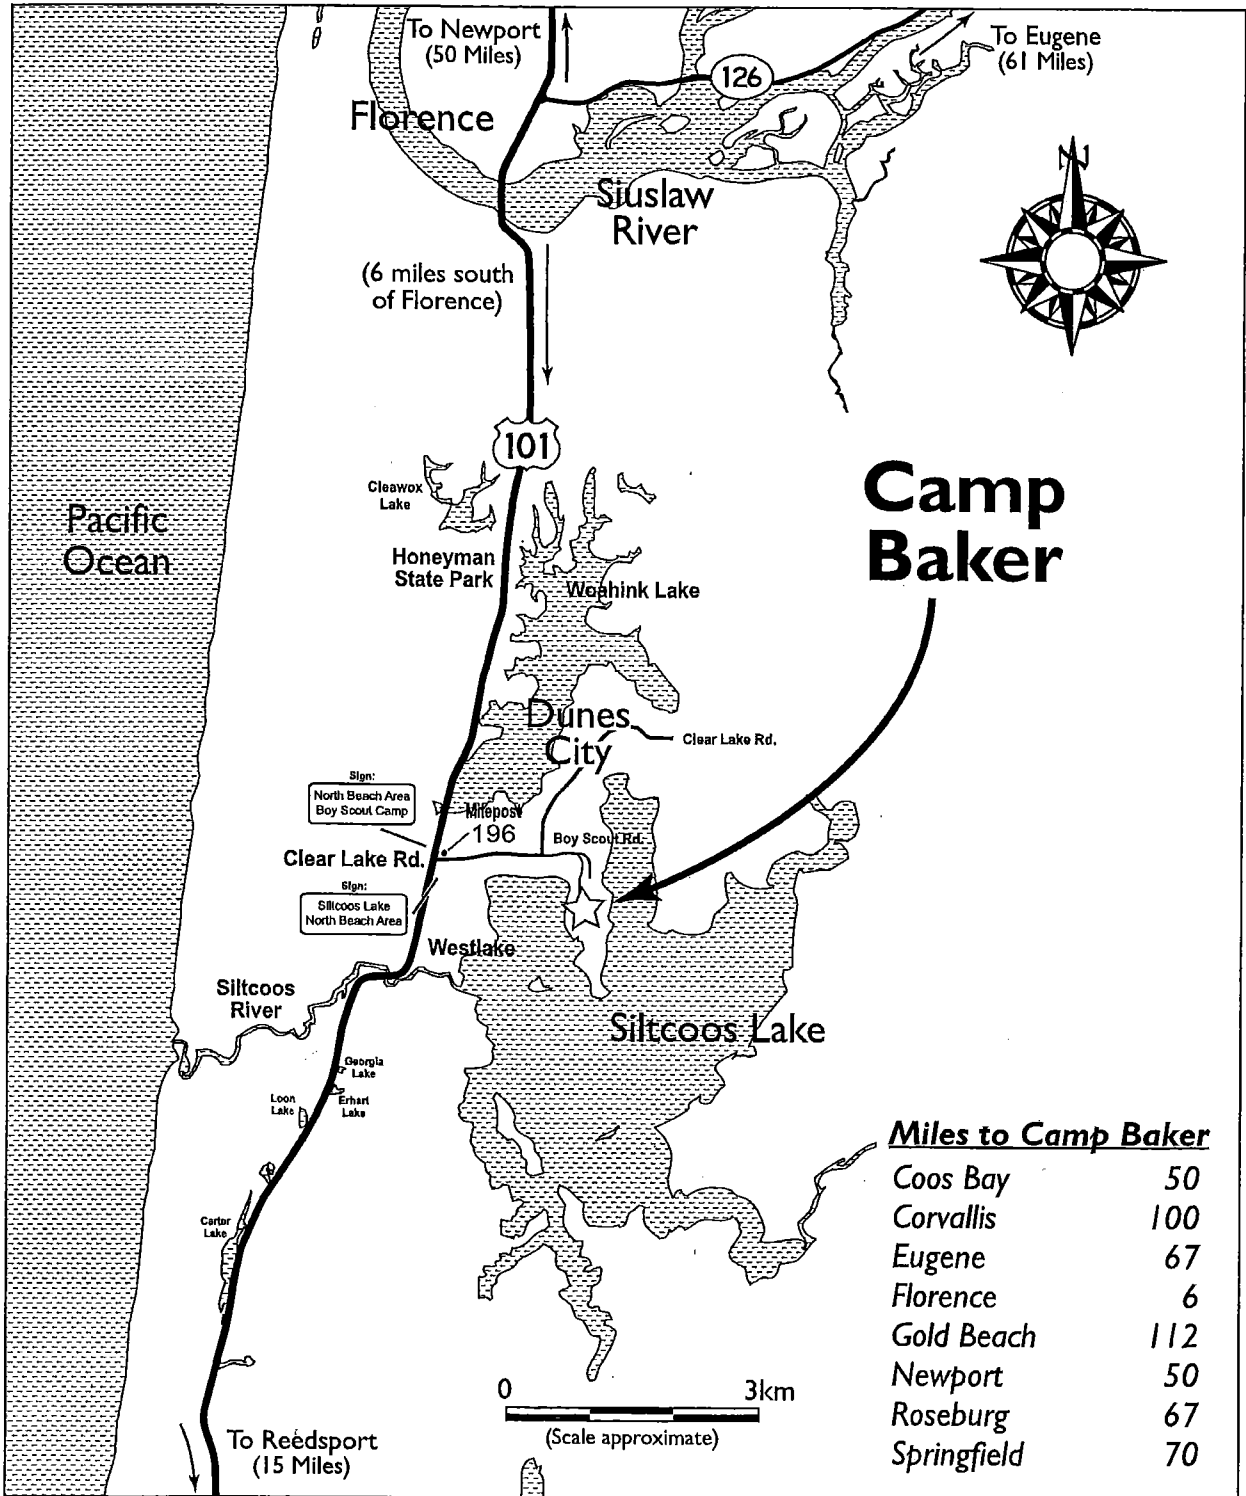

Oregon Trail Council  
**Camp Baker**  
 Boy Scouts of America

# DIRECTIONS TO CAMP BAKER

**Camp Baker**

**Miles to Camp Baker**

Coos Bay	50
Corvallis	100
Eugene	67
Florence	6
Gold Beach	112
Newport	50
Roseburg	67
Springfield	70

Oregon Trail Council  
**Camp Baker**  
 Boy Scouts of America

Magnetic North  
 (Declination 16° 9')

Siltcoos Lake

<u>Campsite</u>	<u>Capacity</u>
Applegate	14
Arrowhead	26
Capt. Gray	26
Chinook	20
Conestoga	16
Douglas	20
Friendly	16
Heceta	14
Jason Lee	24
J. Smith	26
Oceola	8
Ogden	20
Talapus	16
Tsiltcoos	14
Tsisqan	24
Tye	32
Wauregon	26