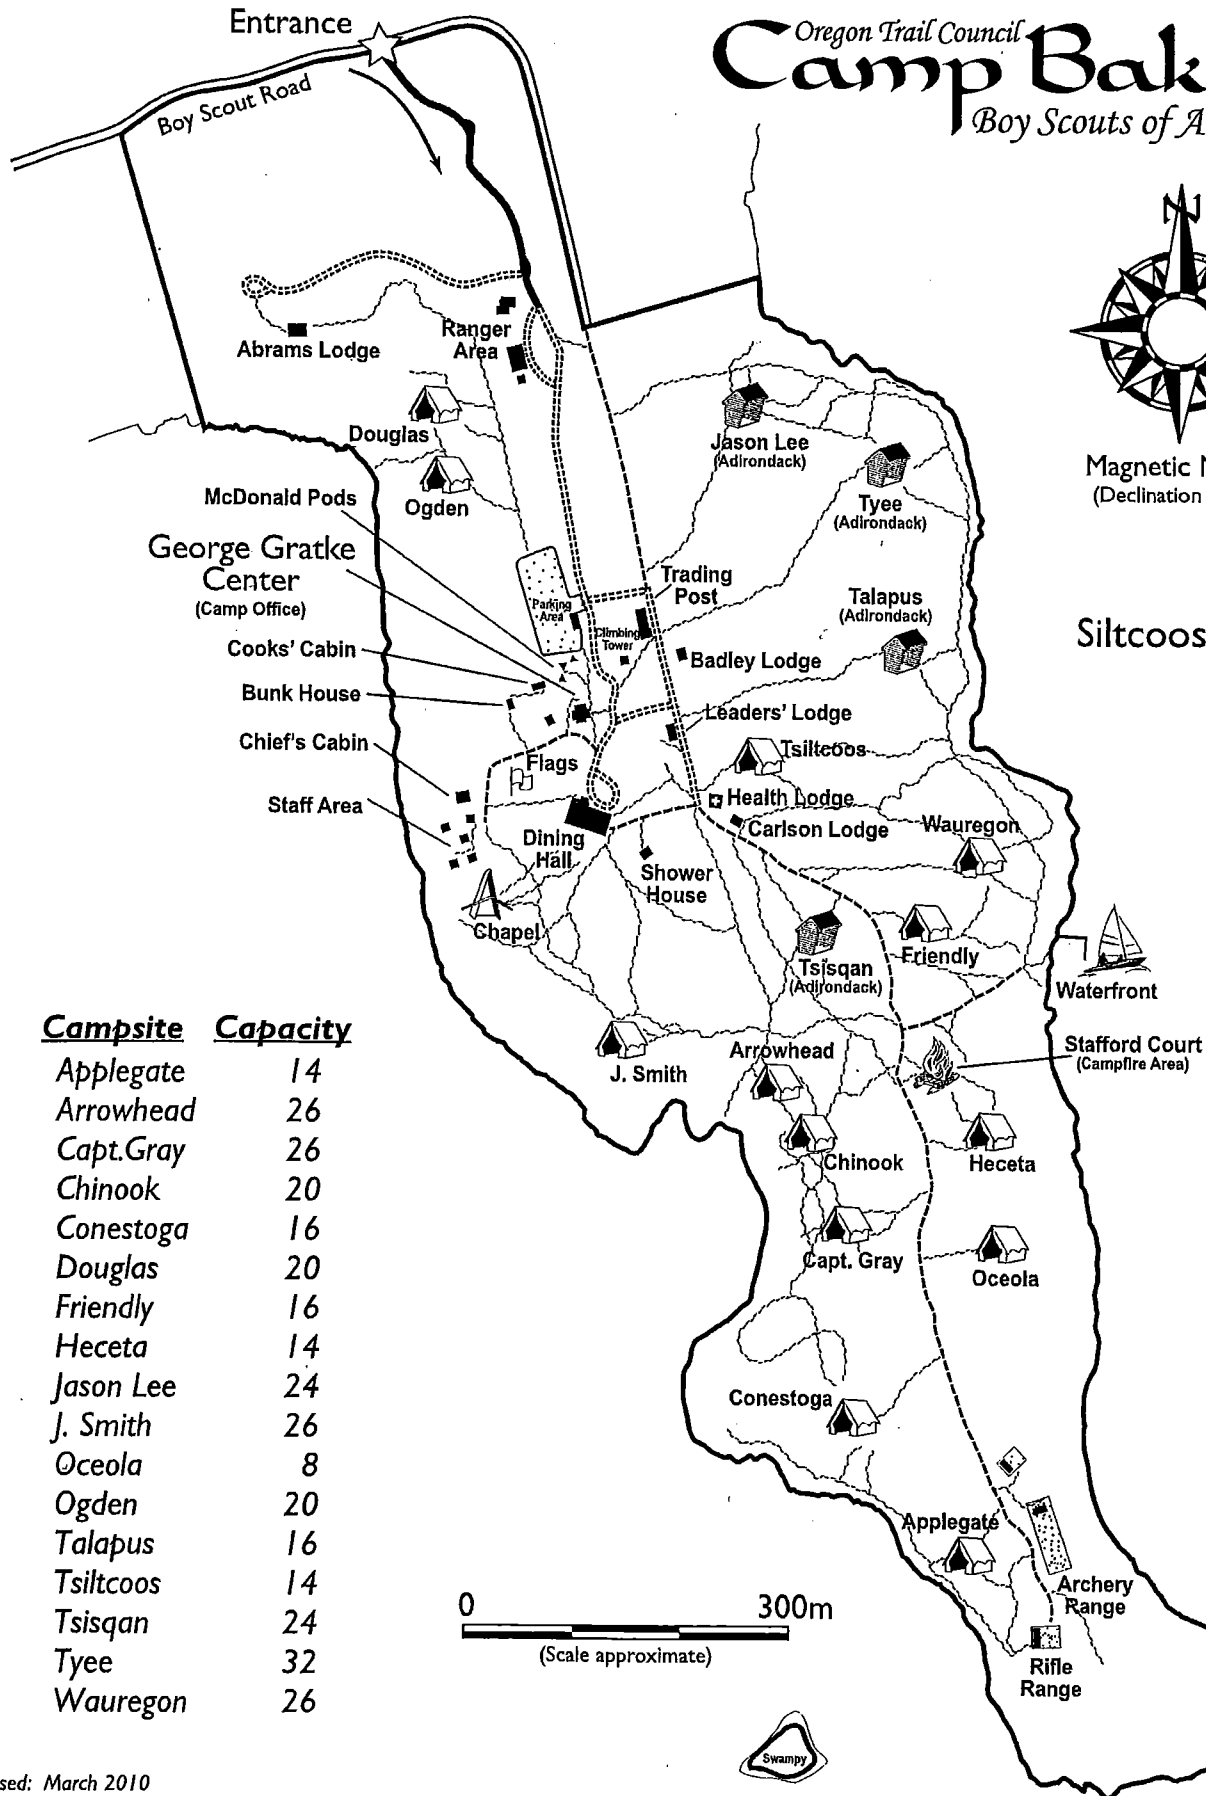

# DIRECTIONS TO CAMP BAKER

**Camp Baker**

**Miles to Camp Baker**

Coos Bay	50
Corvallis	100
Eugene	67
Florence	6
Gold Beach	112
Newport	50
Roseburg	67
Springfield	70

Oregon Trail Council  
**Camp Baker**  
 Boy Scouts of America

Magnetic North  
 (Declination 16° 9')

Siltcoos Lake

<u>Campsite</u>	<u>Capacity</u>
Applegate	14
Arrowhead	26
Capt. Gray	26
Chinook	20
Conestoga	16
Douglas	20
Friendly	16
Heceta	14
Jason Lee	24
J. Smith	26
Oceola	8
Ogden	20
Talapus	16
Tsiltcoos	14
Tsisqan	24
Tye	32
Wauregon	26